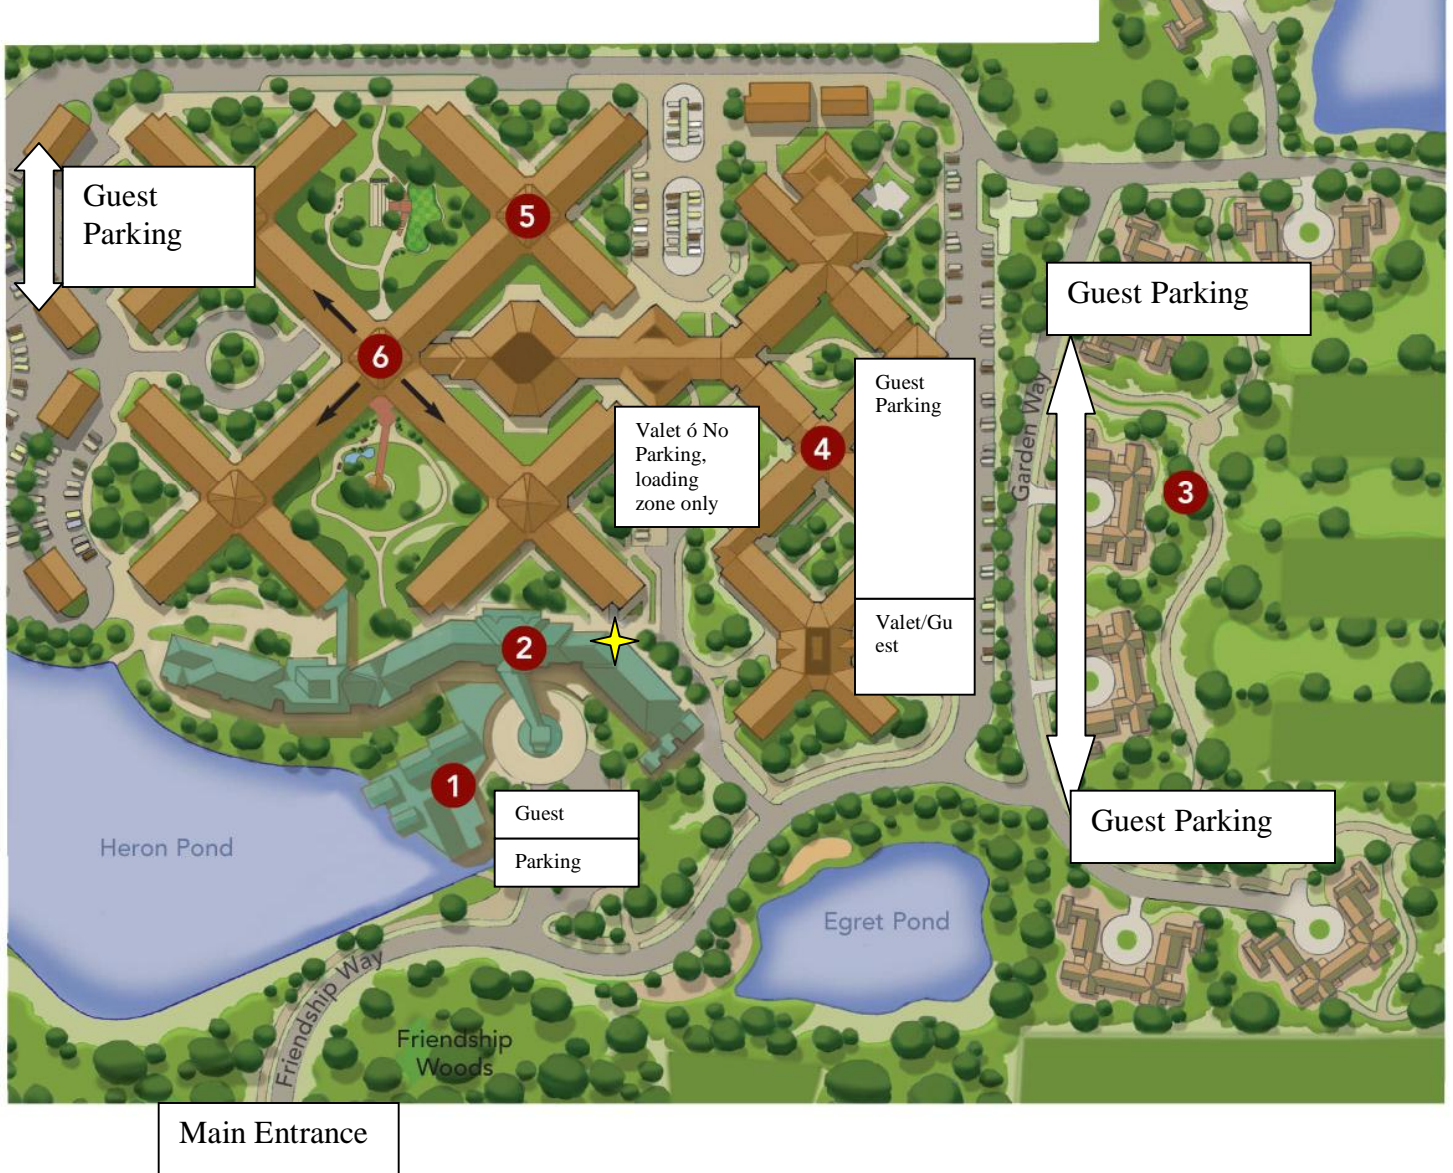

Parking Map for Chicago Woodturners Meeting

The Woodfield Room, can enter from the back of the room, as long as it is unlocked

2 ó Main Entrance to Building, also drop-off/pick-up circle

- Please do not park in reserved spots, in fire lanes or by fire hydrants
- Do not at any point park on Friendship Way, the main road on the campus
- Questions